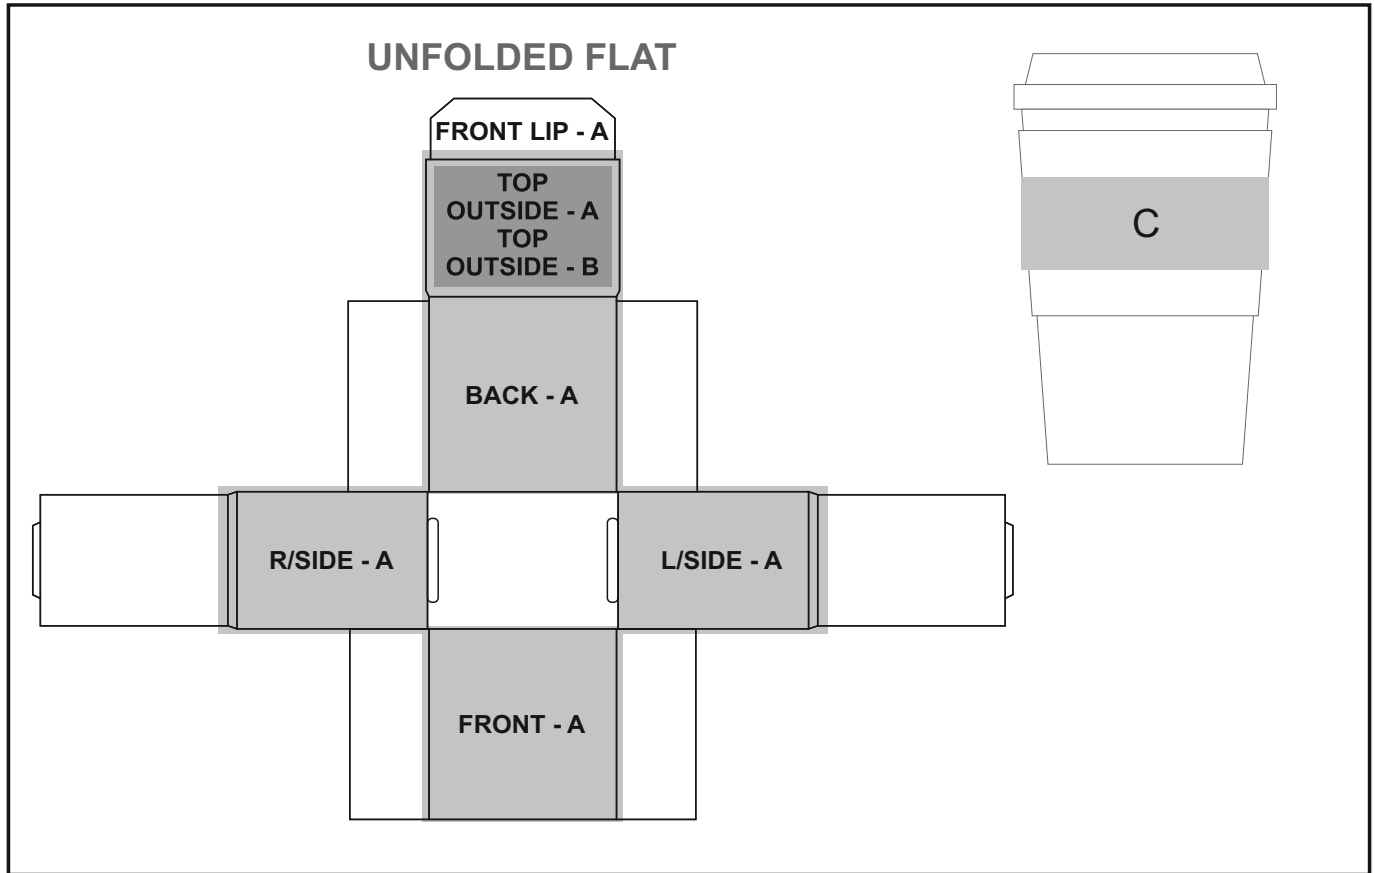

GF-KS-849-B

BROWN BEAN KUP IN BIANKA CUSTOM GIFT BOX

Need to know:

- Includes 1-Position Direct Print on Box **AND** - Includes 1-Colour, 1-Position Screen Print (setup fees apply).
- Please note: All white from any image or artwork will not be printed, Colour displayed on screen is a representation of item when branded and is used for visual reference only.
- We cannot guarantee a colour match due to nature of the printing process and matt box finish.
- Due to the limited technology of one-pass printing with water base-inks onto the corrugated board, some imperfection can be found within the print.
- Due to inconsistency with the precut boards a lip of 1-3mm would not be branded on the front lip of the board. No Graphics/Branding on the Bottom of Box.
- All artwork must be designed/converted to CMYK. All JPEG artwork must be 300Dpi.

Branding Options:

Position A

1. Direct Print (DCP-1) - Full Colour
Size: 400mm wide x 440mm high

Position C

1. Screen Print (SC) - 1 Colour
Size: 80mm wide x 60mm high

Position B

1. Direct Print (DCP-1) - Full Colour
Size: 119mm wide x 78mm high